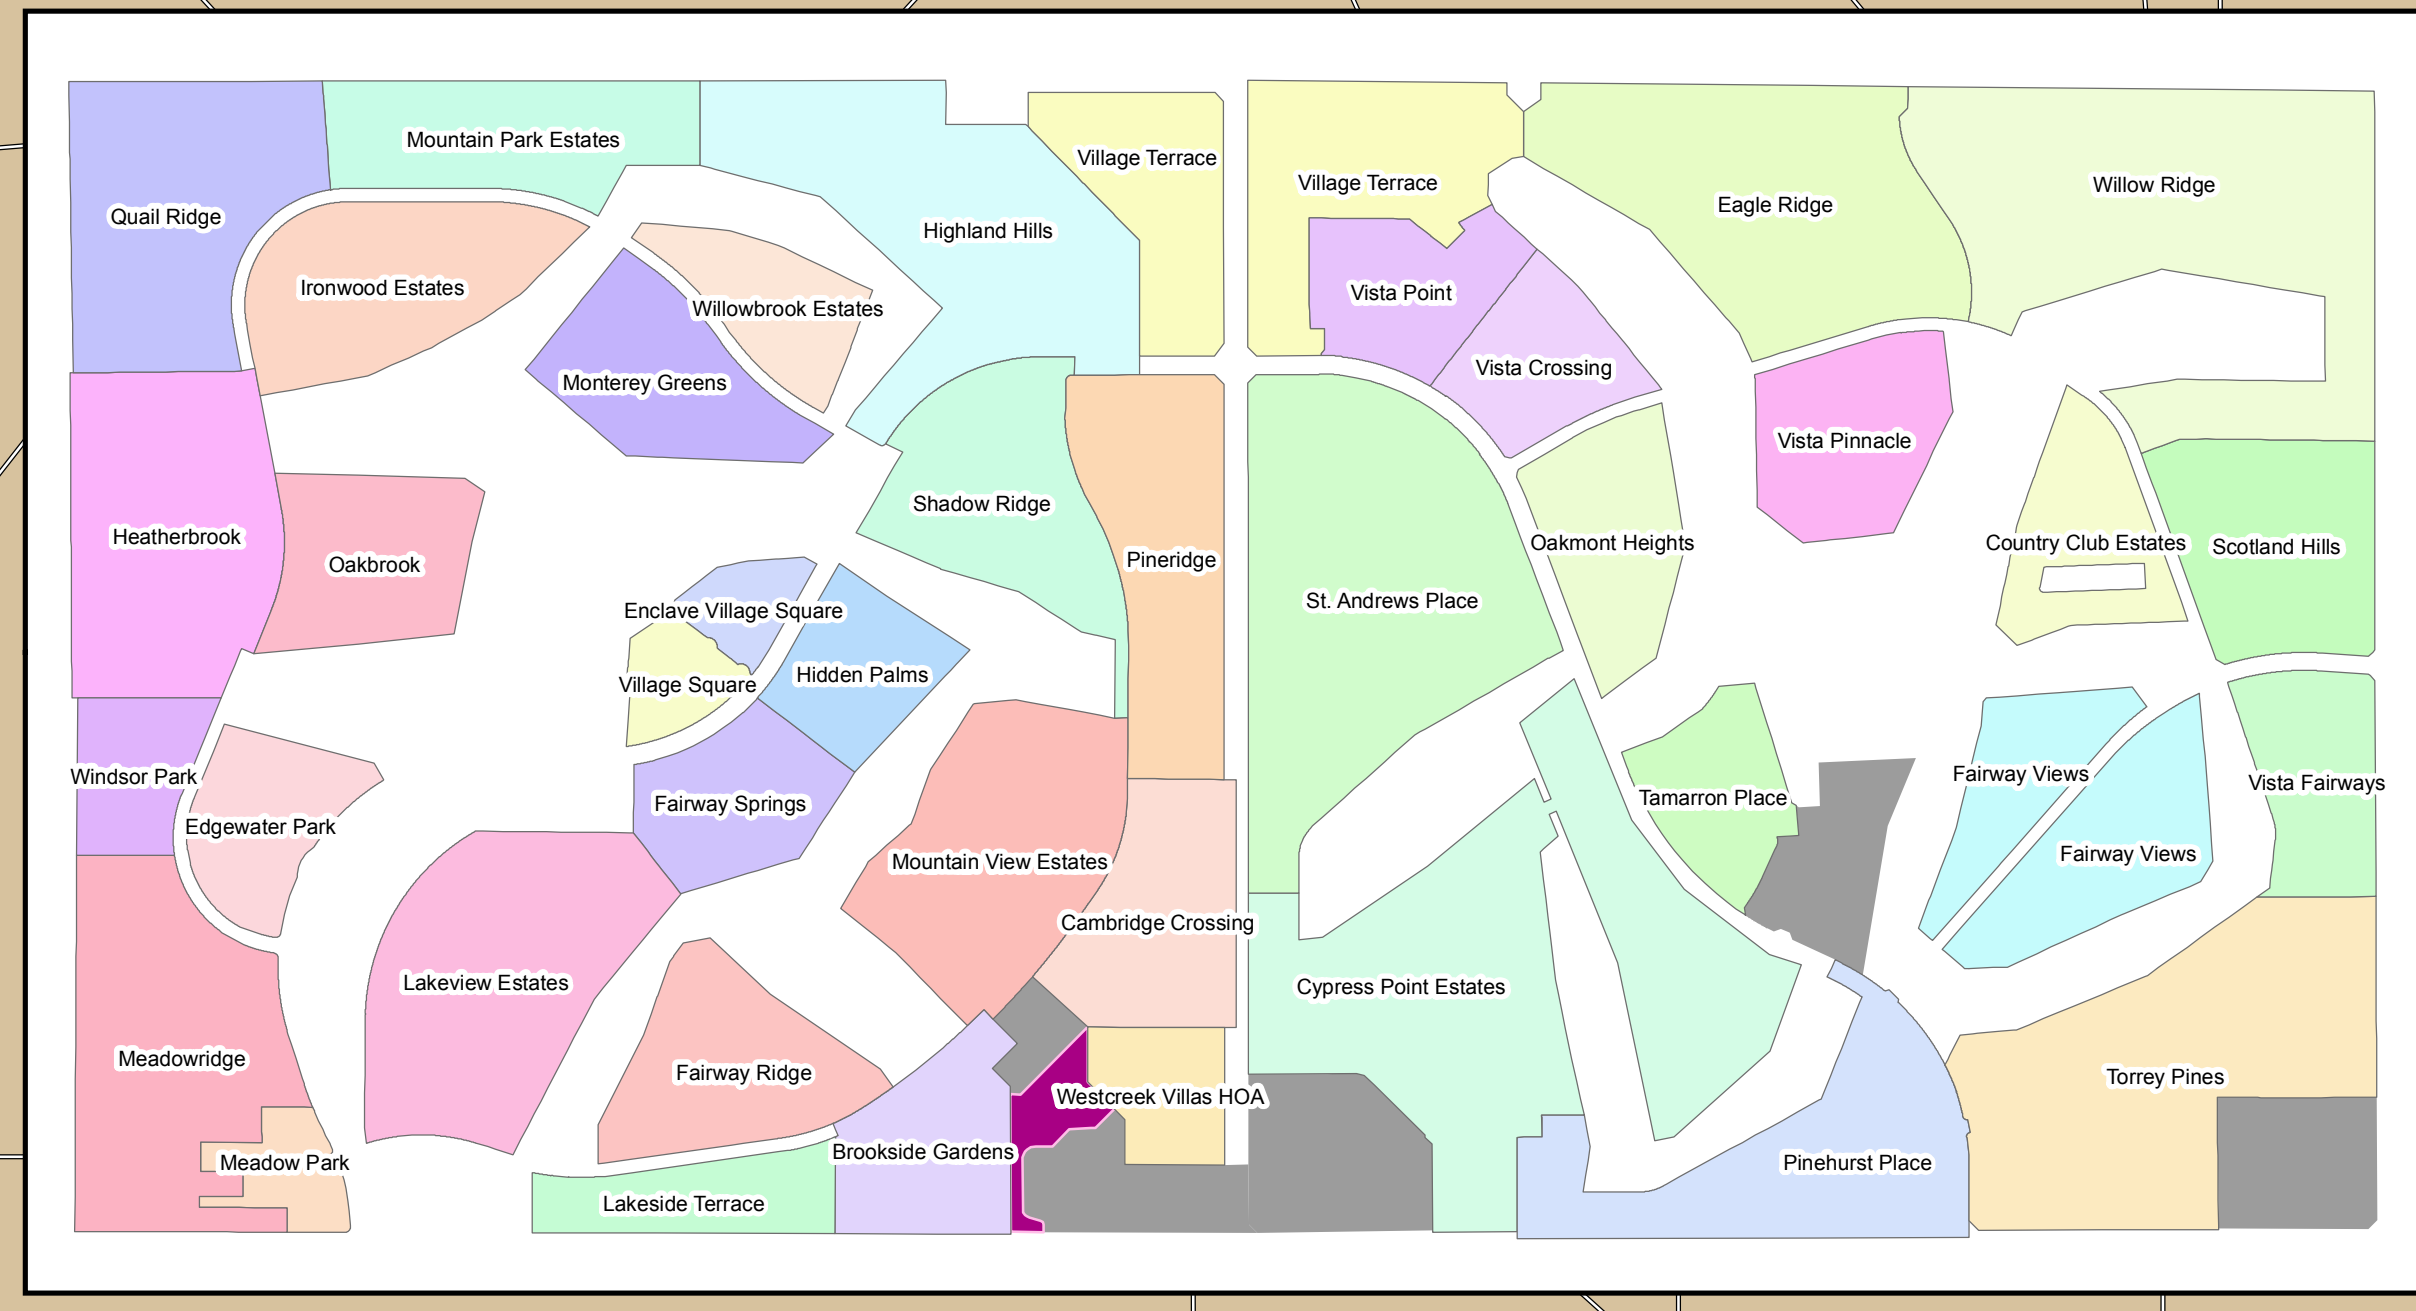

Northern Peoria

Westbrook Village Detail

# Homeowners Associations in Peoria

Legend	
<span style="background-color: #e0e0ff; border: 1px solid black; display: inline-block; width: 20px; height: 10px;"></span>	HOA (colored properties)
<span style="background-color: #ff00ff; border: 1px solid black; display: inline-block; width: 20px; height: 10px;"></span>	Apartment, Assisted Living
<span style="background-color: #cccccc; border: 1px solid black; display: inline-block; width: 20px; height: 10px;"></span>	Neighborhood (non-HOA)
<span style="background-color: #808080; border: 1px solid black; display: inline-block; width: 20px; height: 10px;"></span>	Non-residential
<span style="background-color: #ffffff; border: 1px solid black; display: inline-block; width: 20px; height: 10px;"></span>	Vacant land
<span style="background-color: #a0a0a0; border: 1px solid black; display: inline-block; width: 20px; height: 10px;"></span>	County Island
<span style="border: 2px dashed blue; display: inline-block; width: 20px; height: 10px;"></span>	Peoria Corporate Limits

**NOTE:**  
This map is based on imprecise source data, subject to change and FOR GENERAL REFERENCE ONLY.

Revised October 15, 2013

- 115TH AVE
- 111TH AVE
- 107TH AVE
- 103RD AVE
- 99TH AVE
- 95TH AVE
- 91ST AVE
- 87TH AVE
- 83RD AVE
- 79TH AVE
- 75TH AVE
- 71ST AVE
- 67TH AVE

- LONE MOUNTAIN RD
- MONTGOMERY RD
- DIXILETA DR
- PEAK VIEW RD
- DYNAMITE BL
- PINNACLE VISTA DR
- JOMAX RD
- YEARLING RD
- HAPPY VALLEY RD
- CALLE LEJOS
- PINNACLE PEAK RD
- WILLIAMS RD
- DEER VALLEY RD
- ROSE GARDEN LN
- BEARDSLEY RD
- UTOPIA RD
- UNION HILLS DR
- GROVERS AVE
- BELL RD
- PARADISE LN
- GREENWAY RD
- ACOMA DR
- THUNDERBIRD RD
- SWEETWATER AVE
- CACTUS RD
- CHOLLA ST
- PEORIA AVE
- MOUNTAIN VIEW RD
- OLIVE AVE
- BUTLER DR
- NORTHERN AVE